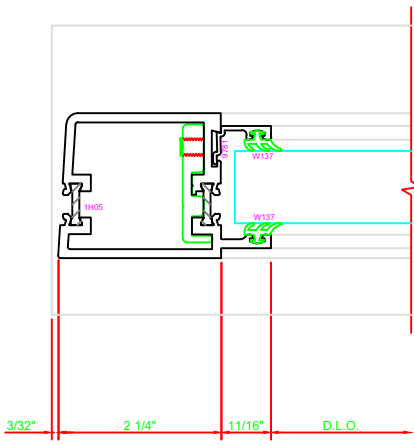

300	STILE
	S/A D202 FOR OFFSET PIVOTS

ERASE NOTE

BUTT HINGES CAN NOT BE USED WITH THERMASTILE DOORS

301	STILE
	S/A D202 FOR OFFSET PIVOTS

ERASE NOTE

BUTT HINGES CAN NOT BE USED WITH THERMASTILE DOORS

100	TOP RAIL
	S/A D202

ERASE NOTE

TOP RAIL FOR SURFACE CLOSERS, OR DORMA TYPE C.O.C., NOT LCN C.O.C.

200	BOTTOM RAIL
	S/A D202