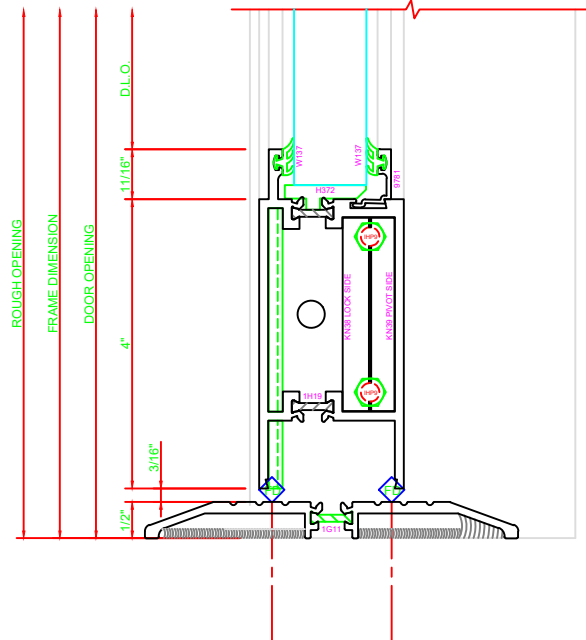

300	STILE
	S/A D202 FOR OFFSET PIVOTS

ERASE NOTE

BUTT HINGES CAN NOT BE USED WITH THERMASTILE DOORS

301	STILE
	S/A D202 FOR OFFSET PIVOTS

ERASE NOTE

BUTT HINGES CAN NOT BE USED WITH THERMASTILE DOORS

100	TOP RAIL
	S/A D202

ERASE NOTE

TOP RAIL FOR SURFACE CLOSERS, OR DORMA TYPE C.O.C., NOT LCN C.O.C.

200	BOTTOM RAIL
	S/A D202