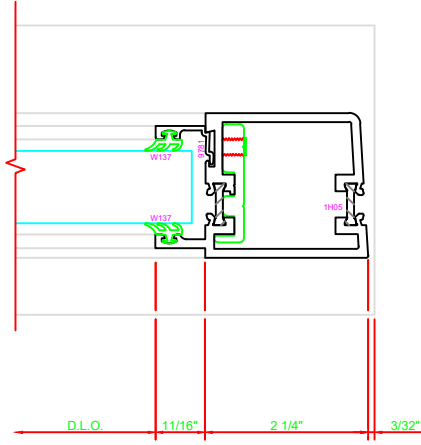

300	STILE
	S/A D202 FOR OFFSET PIVOTS

ERASE NOTE

BUTT HINGES CAN NOT BE USED WITH THERMASTILE DOORS

301	STILE
	S/A D202 FOR OFFSET PIVOTS

ERASE NOTE

BUTT HINGES CAN NOT BE USED WITH THERMASTILE DOORS

100	TOP RAIL
	S/A D202

ERASE NOTE

TOP RAIL FOR SURFACE CLOSERS, OR DORMA TYPE C.O.C., NOT LCN C.O.C.

200	BOTTOM RAIL
	S/A D202