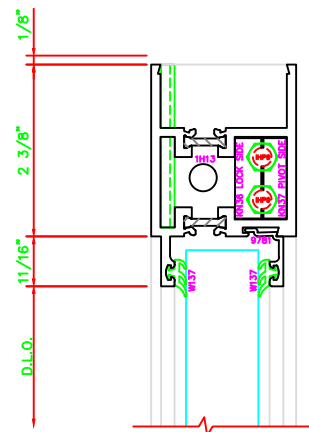

300	STILE
	S/A D202 FOR OFFSET PIVOTS

ERASE NOTE

BUTT HINGES CAN NOT BE USED WITH THERMASTILE DOORS

301	STILE
	S/A D202 FOR OFFSET PIVOTS

ERASE NOTE

BUTT HINGES CAN NOT BE USED WITH THERMASTILE DOORS

100	TOP RAIL
	S/A D202

ERASE NOTE

TOP RAIL FOR SURFACE CLOSERS, OR DORMA TYPE C.O.C., NOT LCN C.O.C.

200	BOTTOM RAIL
	S/A D202